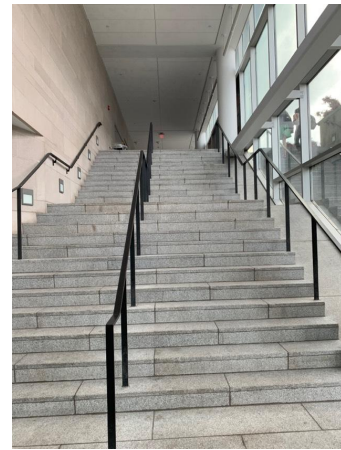

Directions to Cornell Center for Social Science, Clark Hall Hub

Physical Sciences Entrance (245 Feeney Way):

To get to Clark Hall, go to 245 Feeney way and follow the sign pointing to the Physical Sciences building.

- Go up the stairs and continue straight on the sidewalk .

Enter the building through the glass doors and walk up the set of stairs straight ahead.

Continue walking straight through the hallway.

Once you make it to the Clark atrium, walk up the set of stairs labeled “Clark Hall.”

At the top of the stairs you'll see the Applied & Engineering Physics office on the corner.

Take a left and proceed down the hallway above the atrium.

As you continue down the hallway above the atrium you will pass a navigation sign that directs you to the Clark Library.